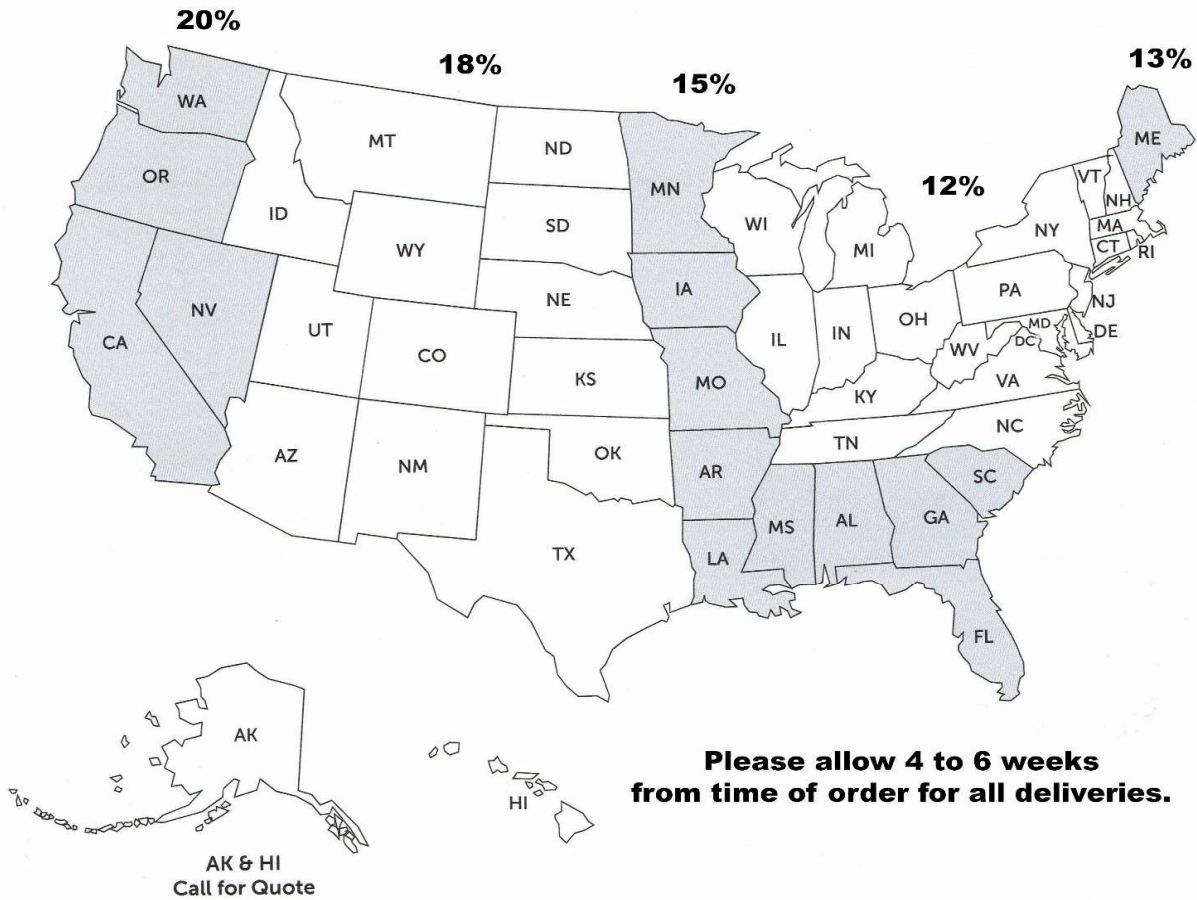

Amish Polylumber Furniture Shipping Info

Shipping charge is percentage of subtotal
based on delivery location + $30.00 Handling Fee

**Please allow 4 to 6 weeks
from time of order for all deliveries.**